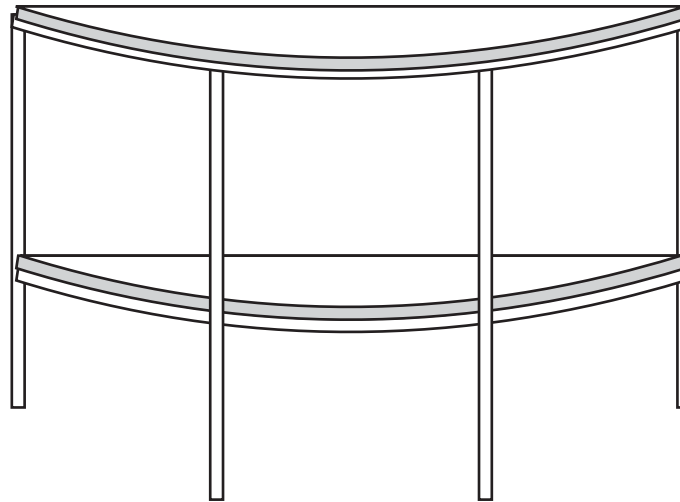

MOE'S

home collection

ASSEMBLY INSTRUCTIONS.

LAZLO SIDE TABLE

FI-1115-18

THANK YOU FOR YOUR PURCHASE!

PARTS AND HARDWARE.

PARTS LIST

No.	DESCRIPTION	IMAGE	QTY
P1	MARBLE TOP		2
P2	METAL BASE		1

NOTES.

Thank you for purchasing this quality product! Be sure to check all packing material carefully for small part that may have come loose inside the carton during shipping.