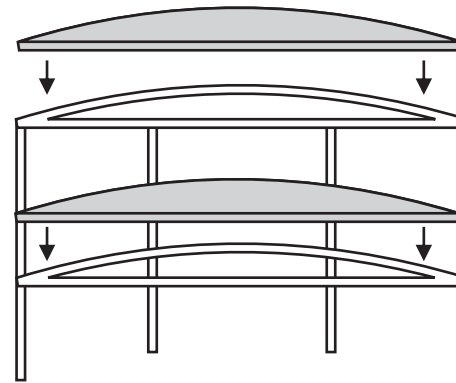

PARTS AND HARDWARE.

PARTS LIST

No.	DESCRIPTION	IMAGE	QTY
P1	MARBLE TOP		2
P2	METAL BASE		1

NOTES.

Thank you for purchasing this quality product! Be sure to check all packing material carefully for small part that may have come loose inside the carton during shipping.

CAUTION: The item is heavy, assembly should be performed by two people.

STEP 1.